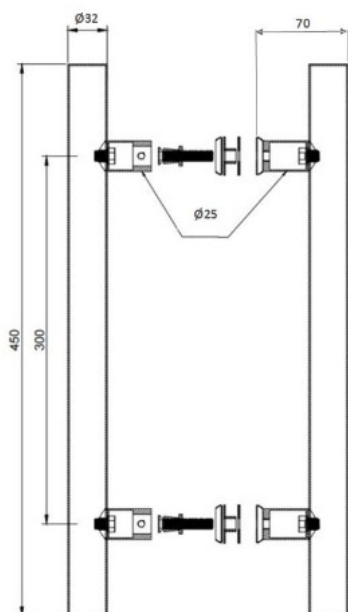

## Description:

Sauna Door Handle "Drava" Matt Black,  $\varnothing 32 \times 450 \text{mm}$ , cc 300mm 8-12mm Glass Thickness, Bore:  $\varnothing 12 \text{mm}$ ; Beech Wood - lacquered, + SS304 Matt Black Color

## Item number:

17.87.452-4

Units	Box	Carton	HS Code	Barcode
Set	1	10	8302415000	 5704866529471